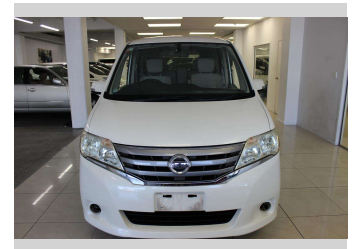

2011 Nissan Serena 2.0G **8 SEATS**

Purchase Price **\$13,990**
Includes GST
 Excludes on-road costs of \$595

Finance may be available on this vehicle. Ask one of our friendly staff for more information.

Body Style

Van

Odometer

106,937 km

Engine

2000 cc

Fuel Type

Petrol

Transmission

Automatic

Wheels

-

VIN

7AT0DH3FX24008923

Interior

Sports Velour