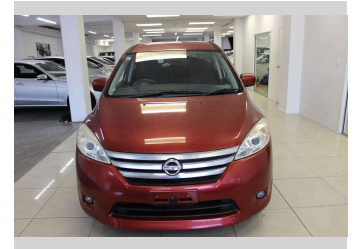

2014 Nissan LAFESTA Highway Star

Purchase Price

\$13,990

Includes GST, Registration & Licensing

Finance may be available on this vehicle. Ask one of our friendly staff for more information.

Gain peace of mind with Mechanical Breakdown Insurance. **Ask us how.**

Top features

- » 7 Seats
- » ABS Brakes
- » Air Conditioning
- » Alloys
- » Bluetooth
- » Car Stereo
- » Central Locking
- » Climate Control
- » EFI
- » Electric Mirrors
- » Electric Windows
- » ESC
- » Immobiliser
- » Power Steering
- » Remote Locking
- » Reversing Camera
- » Smart Key
- » Smart Key

Body Style

5 door, Station Wagon

Odometer

107,901 km

Engine

2000 cc

Fuel Type

Petrol

Transmission

Automatic

Wheels

-

VIN

7AT0DH7DX24106483

Interior

Sports Velour