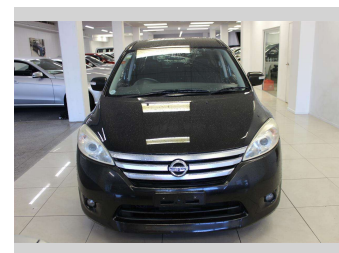

2013 Nissan LAFESTA Highway Star G

Purchase Price

\$13,990

Includes GST, Registration & Licensing

Finance may be available on this vehicle. Ask one of our friendly staff for more information.

Gain peace of mind with Mechanical Breakdown Insurance. **Ask us how.**

Top features

- » 7 Seats
- » ABS Brakes
- » Air Bag(s)
- » Air Conditioning
- » Alloys
- » Bluetooth
- » Car Stereo
- » Central Locking
- » Climate Control
- » EFI
- » Electric Mirrors
- » Electric Windows
- » ESC
- » Immobiliser
- » Power Steering
- » Remote Locking
- » Reversing Camera
- » Smart Key

Body Style

5 door, Station Wagon

Odometer

50,691 km

Engine

2000 cc

Fuel Type

Petrol

Transmission

Automatic

Wheels

-

VIN

7AT0DH7DX24121945

Interior

Sports Velour