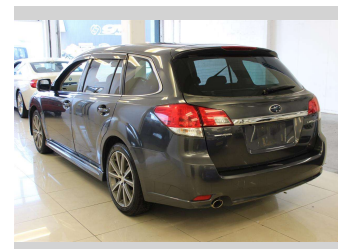

# 2011 Subaru legacy 2.5i Eyesight Sport Selection

**Purchase Price** **\$13,990**

Includes GST  
Excludes on-road costs of \$595

Finance may be available on this vehicle. Ask one of our friendly staff for more information.

Body Style  
**5 door, Station Wagon**

Odometer  
**136,898 km**

Engine  
**2500 cc**

Fuel Type  
**Petrol**

Transmission  
**Automatic, 4WD**

Wheels  
-

VIN  
**7AT0GF0BX24044394**

Interior  
**Sports Velour**