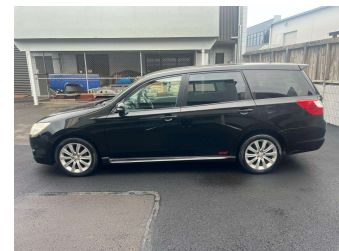

2010 Subaru EXIGA

Purchase Price **\$13,990**
Includes GST, Registration & Licensing

Finance may be available on this vehicle. Ask one of our friendly staff for more information.

Gain peace of mind with Mechanical Breakdown Insurance. **Ask us how.**

Top features
None Listed

Body Style
Station Wagon

Odometer
139,291 km

Engine
1994 cc, Internal Combustion

Fuel Type
Petrol

Transmission
Automatic

Wheels
-

VIN
7AT0GF1RX24009257

Interior
-

Safety
-

Reg No.
-

Ext Colour
Black

History
-

Seats
7 seats

CO2 Emissions
-

Energy Economy
-