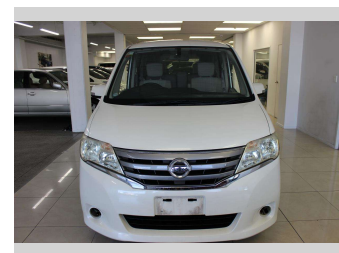

2011 Nissan Serena 2.0G **8 SEATS**

Purchase Price **\$13,990**

Includes GST
Excludes on-road costs of \$595

Finance may be available on this vehicle. Ask one of our friendly staff for more information.

Gain peace of mind with Mechanical Breakdown Insurance. **Ask us how.**

Body Style
Van

Odometer
106,937 km

Engine
2000 cc

Fuel Type
Petrol

Transmission
Automatic

Wheels
-

VIN
7AT0DH3FX24008923

Interior
Sports Velour

Safety

Based on 2023 VSRR rating

Reg No.
-

Ext Colour
White

History
Ex-Overseas

Seats
8 seats

CO2 Emissions
★★★★☆
186 grams/km

Energy Economy
★★☆☆☆
Annual fuel cost of \$3,020
7.7L per 100km