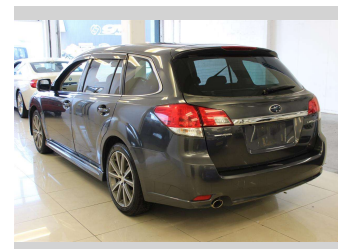

2011 Subaru legacy 2.5i Eyesight Sport Selection

Purchase Price **\$13,990**

Includes GST
Excludes on-road costs of \$595

Finance may be available on this vehicle. Ask one of our friendly staff for more information.

Body Style
5 door, Station Wagon

Odometer
136,898 km

Engine
2500 cc

Fuel Type
Petrol

Transmission
Automatic, 4WD

Wheels
-

VIN
7AT0GF0BX24044394

Interior
Sports Velour